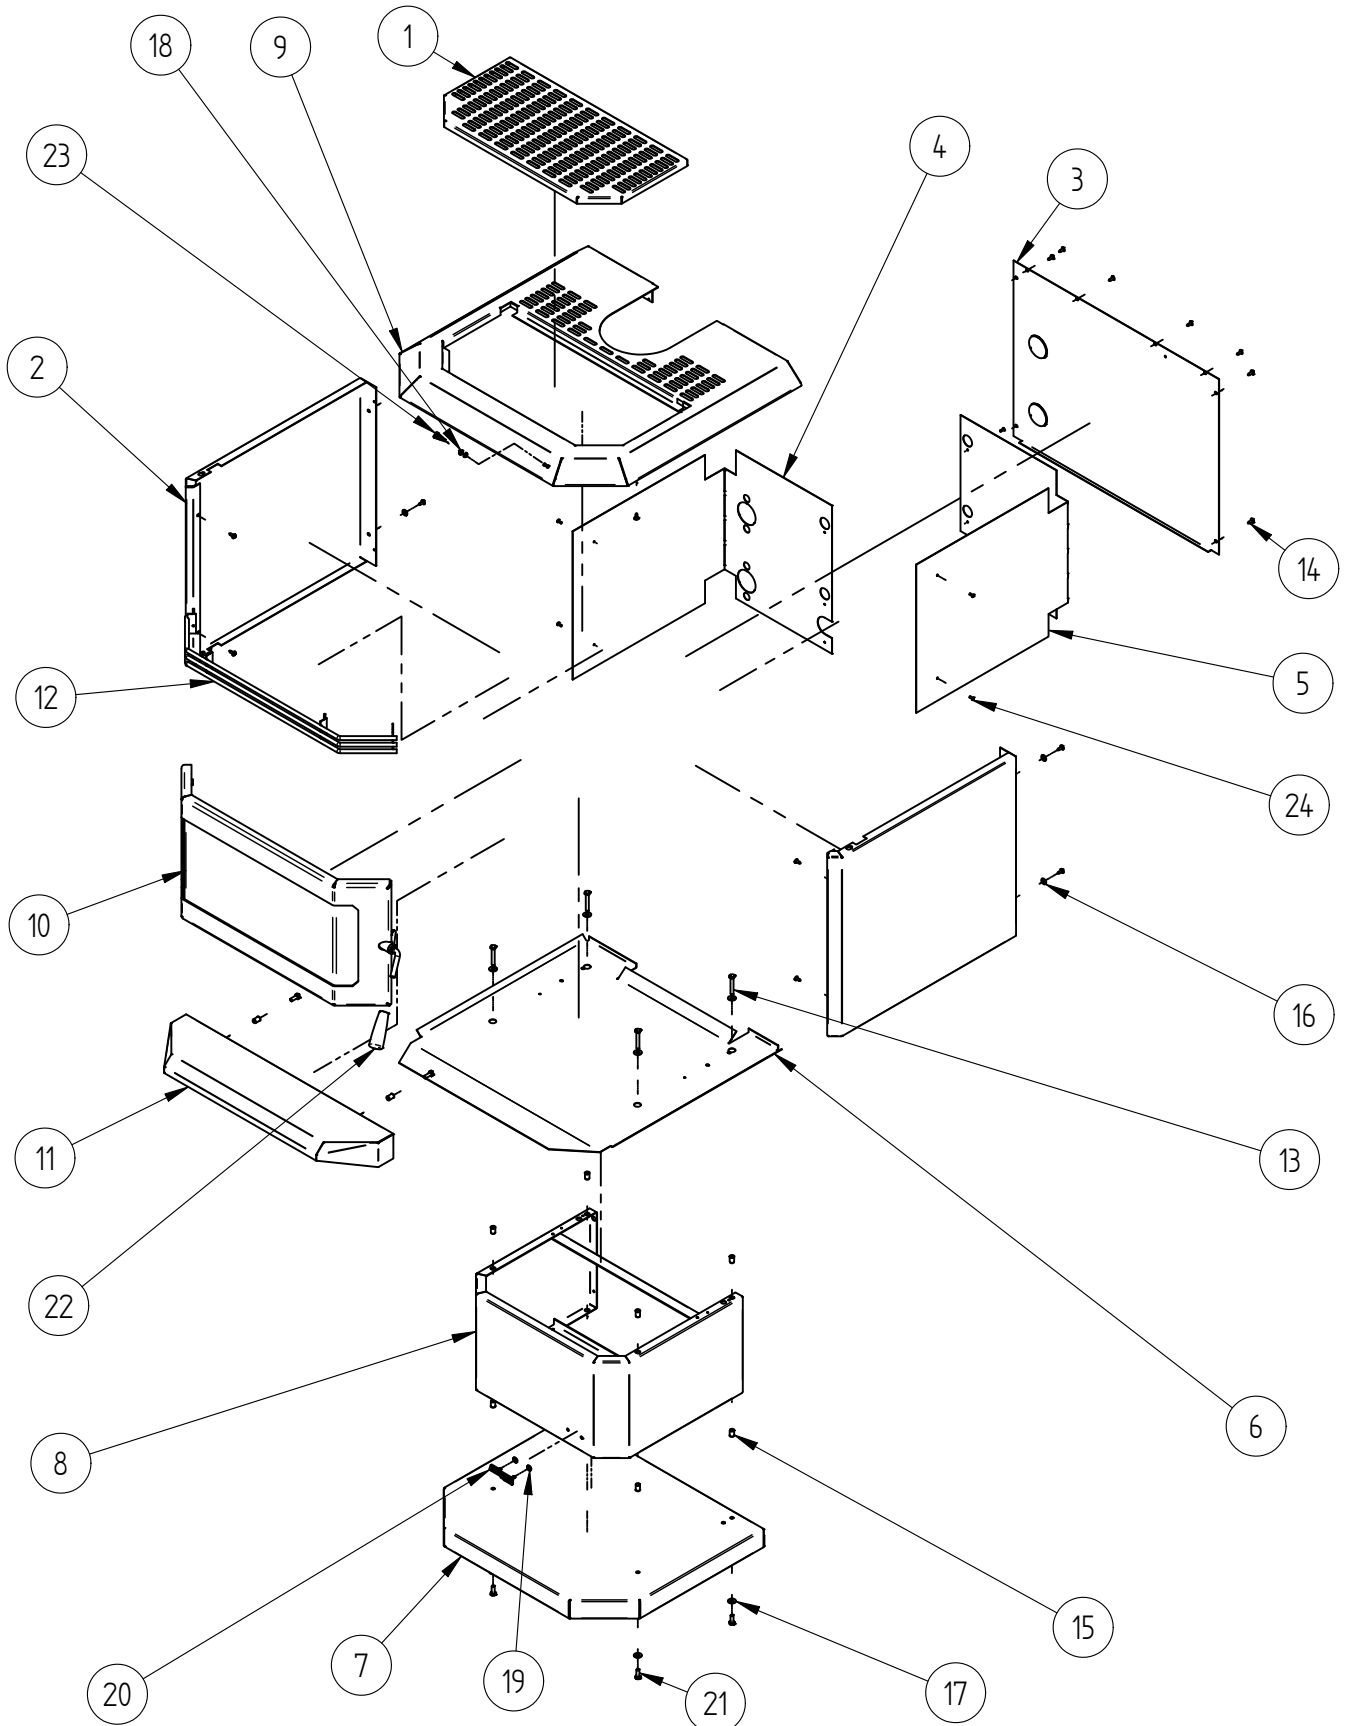

## PANELS, DOOR AND PEDESTAL

When ordering PLEASE QUOTE PART ID, MODEL Number & DESCRIPTIONS, NOT ITEM Number  
determining left hand side from viewing position

PANELS, DOOR AND PEDESTAL				
Item	Part ID	Models	Descriptions	Qty
		992921		
1	ATN00003	E01	ATN GRILL PANEL	1
2	ATN00006	E01	ATN SIDE PANEL	2
3	ATN00012	-	ATN REAR HEAT SHIELD	1
4	ATN00039	-	ATN L/H INNER HEAT SHIELD	1
5	ATN00040	-	ATN R/H INNER HEAT SHIELD	1
6	ATN00176	-	ATN BASE HEAT SHIELD	1
7	ATN00174	P02	ATN PEDESTAL BASE	1
8	ATNAC175	P02	ATN PEDESTAL ASSEMBLY	1
9	ATNAC001	E01	ATN TOP PANEL COMPLETE ASSEMBLY	1
10	ATNAC730	E01	SEE DOOR ASSEMBLY PAGE	1
11	HBAAC011	E01	HBA ASH SHELF ASSEMBLY	1
12	HBAAC017	-	HBA LOUVRE ASSEMBLY	1
13	521077	-	SCREW; M6X40 HEX ZP	4
14	521645	-	SCREW; S/T 8GX1/2" MUSH FLANGE POZI BLK	18
15	522611		NUT; RIVNUT THN/SHT M6X13.5	10
16	523011	-	WASHER; FLAT 3/16"X1/2"X1/16" FIBRE	4
17	523036	-	WASHER; FLAT 1/4"X5/8" BLK	8
18	526008	-	CLIP; STARLOCK M3	2
19	526009	-	CLIP; STARLOCK M4	2
20	587835	-	BADGE MASPORT HEATING	1
21	521076	-	SCREW; M6X16 HEX ZP	6
22	MIC00376	-	MIC DOOR HANDLE	1
23	MIC00744	-	MIC HILO BADGE	1
24	524002	-	RIVET; 73 AS 4-3	7