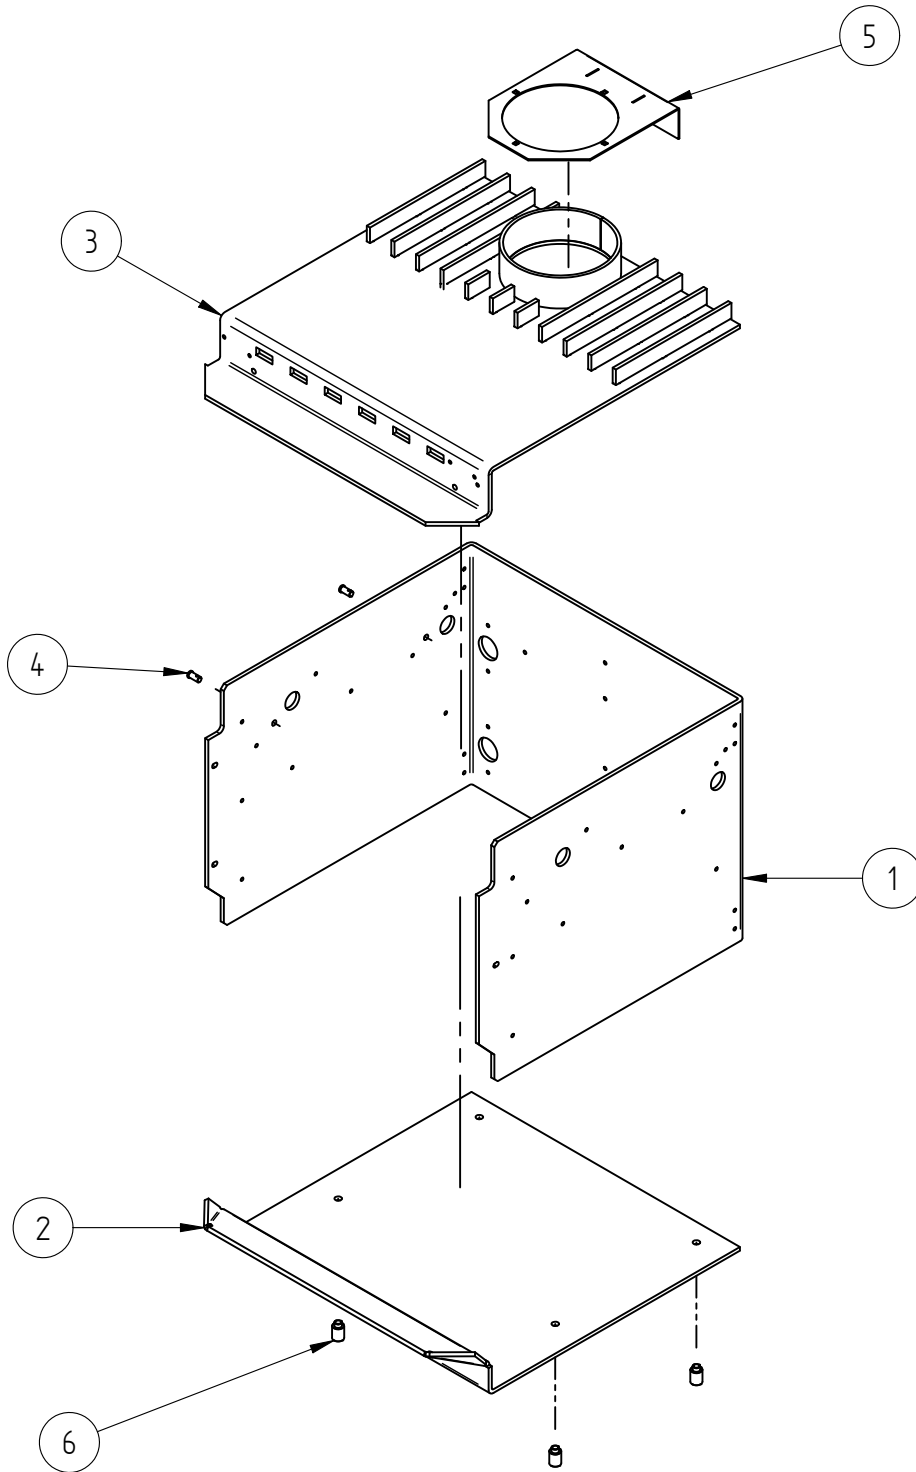

FIREBOX DETAILS

When ordering PLEASE QUOTE PART ID, MODEL Number & DESCRIPTIONS, NOT ITEM Number
determining left hand side from viewing position

FIRE BOX				
Item	Part ID	Models	Descriptions	Qty
		992921		
1	ATN00106	-	ATN FIREBOX WRAP	1
2	ATN00107	-	ATN FIREBOX BASE	1
3	ATNAC103	-	ATN FIRE BOX TOP COMPLETE	1
4	MIC00137	-	MIC AIRBAR PIN	2
5	ATN00121	-	ATN SPIGOTT PLATE	1
6	MET00429	-	FIREBOX BUSH - SPIGOTED	4

When ordering PLEASE QUOTE PART ID, MODEL Number & DESCRIPTIONS, NOT ITEM Number
determining left hand side from viewing position