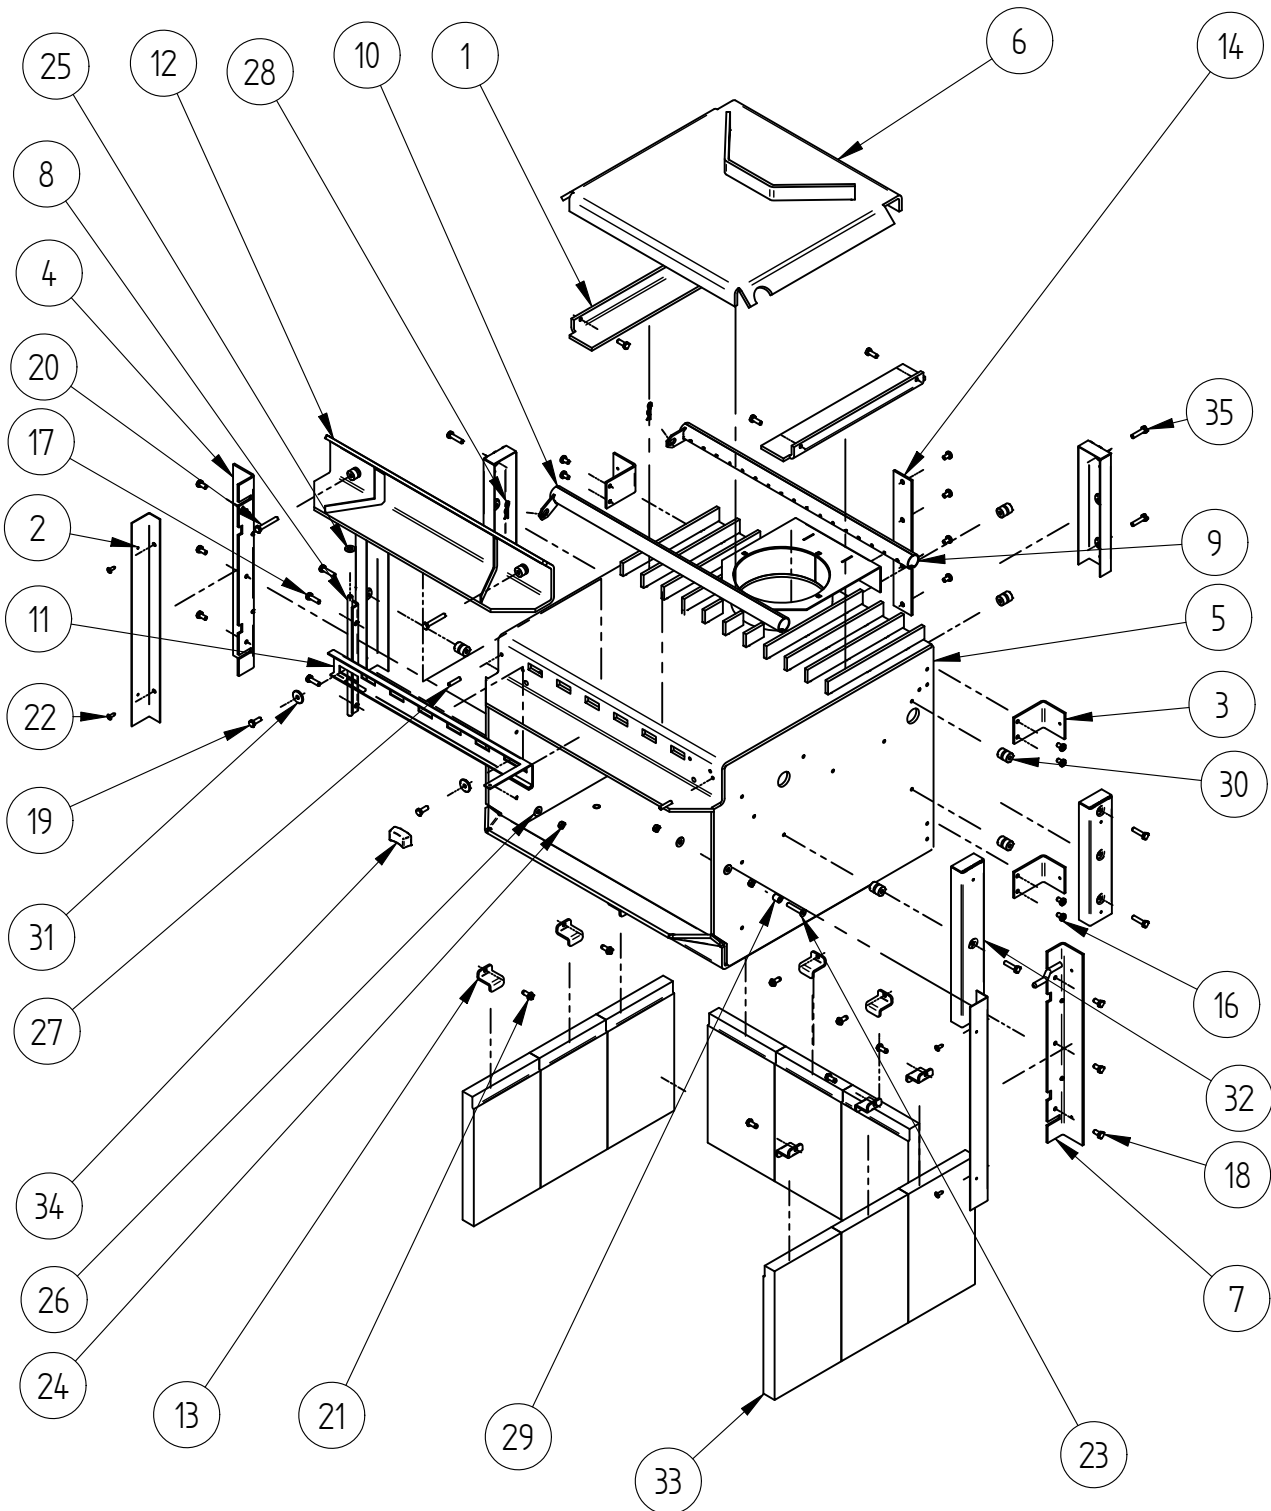

AIRSLIDE, BAFFLE, BRICKS AND FIREBOX

When ordering PLEASE QUOTE PART ID, MODEL Number & DESCRIPTIONS, NOT ITEM Number
determining left hand side from viewing position

AIRSLIDE, BAFFLE, BRICKS AND FIREBOX				
Item	Part ID	Models	Descriptions	Qty
		992921		
1	AIB00116	-	AIB BAFFLE SUPPORT	2
2	ATN00009	V02	ATN SIDE PANEL ANGLE	2
3	ATN00130	-	ATN BODY MOUNT BRACKET	4
4	ATN00183	-	ATN DOOR RIDDLE STIFFENER	1
5	ATNAC004	-	ATN FIREBOX ASSEMBLY	1
6	ATNAC109	-	ATNC BAFFLE WELDED *SPARE 992084V02*	1
7	ATNAC183	-	ATN STIFFINER & GUIDE SUB	1
8	ATNAC190	-	ATN HINGE PLATE ASSEMBLY	1
9	ATN00136	-	ATN REAR AIR BAR ASSEMBLY	1
10	ATN00138	-	ATN FRONT AIR BAR ASSEMBLY	1
11	ATN00036	-	ATN AIR SLIDE	1
12	HBAAC102	-	HBA AIR DEFLECTOR COMPLETE	1
13	HBA00118	-	HBA BRICK RETAINER	9
14	MIC00135	-	MIC WET BACK COVER PLATE	1
15*	HCA00164	-	HCA SEC AIR CHANNEL	3
16	521045	-	SCREW; M6X10 PAN POZI BLK	12
17	521054	-	SCREW; M6X20 HEX ZP	2
18	521075	-	SCREW; M6X12 HEX ZP	6
19	521076	-	SCREW; M6X16 HEX ZP	6
20	521077	-	SCREW; M6X40 HEX ZP	2
21	521632	-	SCREW; S/T M6X15 HEX FLANGE NIC TAPTITE	9
22	521645	-	SCREW; S/T 8GX1/2" MUSH FLANGE POZI BLK	4
23	521814	-	SCREW; CAP M6X35 CSK ALLEN BLK	1
24	522117	-	NUT; HEX STD M6 ZP	6
25	523018	-	WASHER; FLAT 5/16"X5/8" BLK	2
26	523036	-	WASHER; FLAT 1/4"X5/8" BLK	4
27	525003	-	PIN; TENSION 5X24 BLK	2
28	526101	-	CLIP; R-CLIP 1.8 DIA ST	2
29	ATN00079	-	ATN DOOR CATCH PIN	1
30	HBA00129	-	HBA AIR DEFLECTOR SPACER	8
31	MIC00083	-	LOGAIRE METRO AIR SLIDE SPACER	2
32	MIC00123	-	MIC SEC AIR CHANNEL	2
33	MIC00354	-	MIC BRICK	9
34	MIC00375	-	MIC AIR SLIDE HANDLE	1
35	521058	-	SCREW; M6X25 HEX ZP	8

When ordering PLEASE QUOTE PART ID, MODEL Number & DESCRIPTIONS, NOT ITEM Number
determining left hand side from viewing position