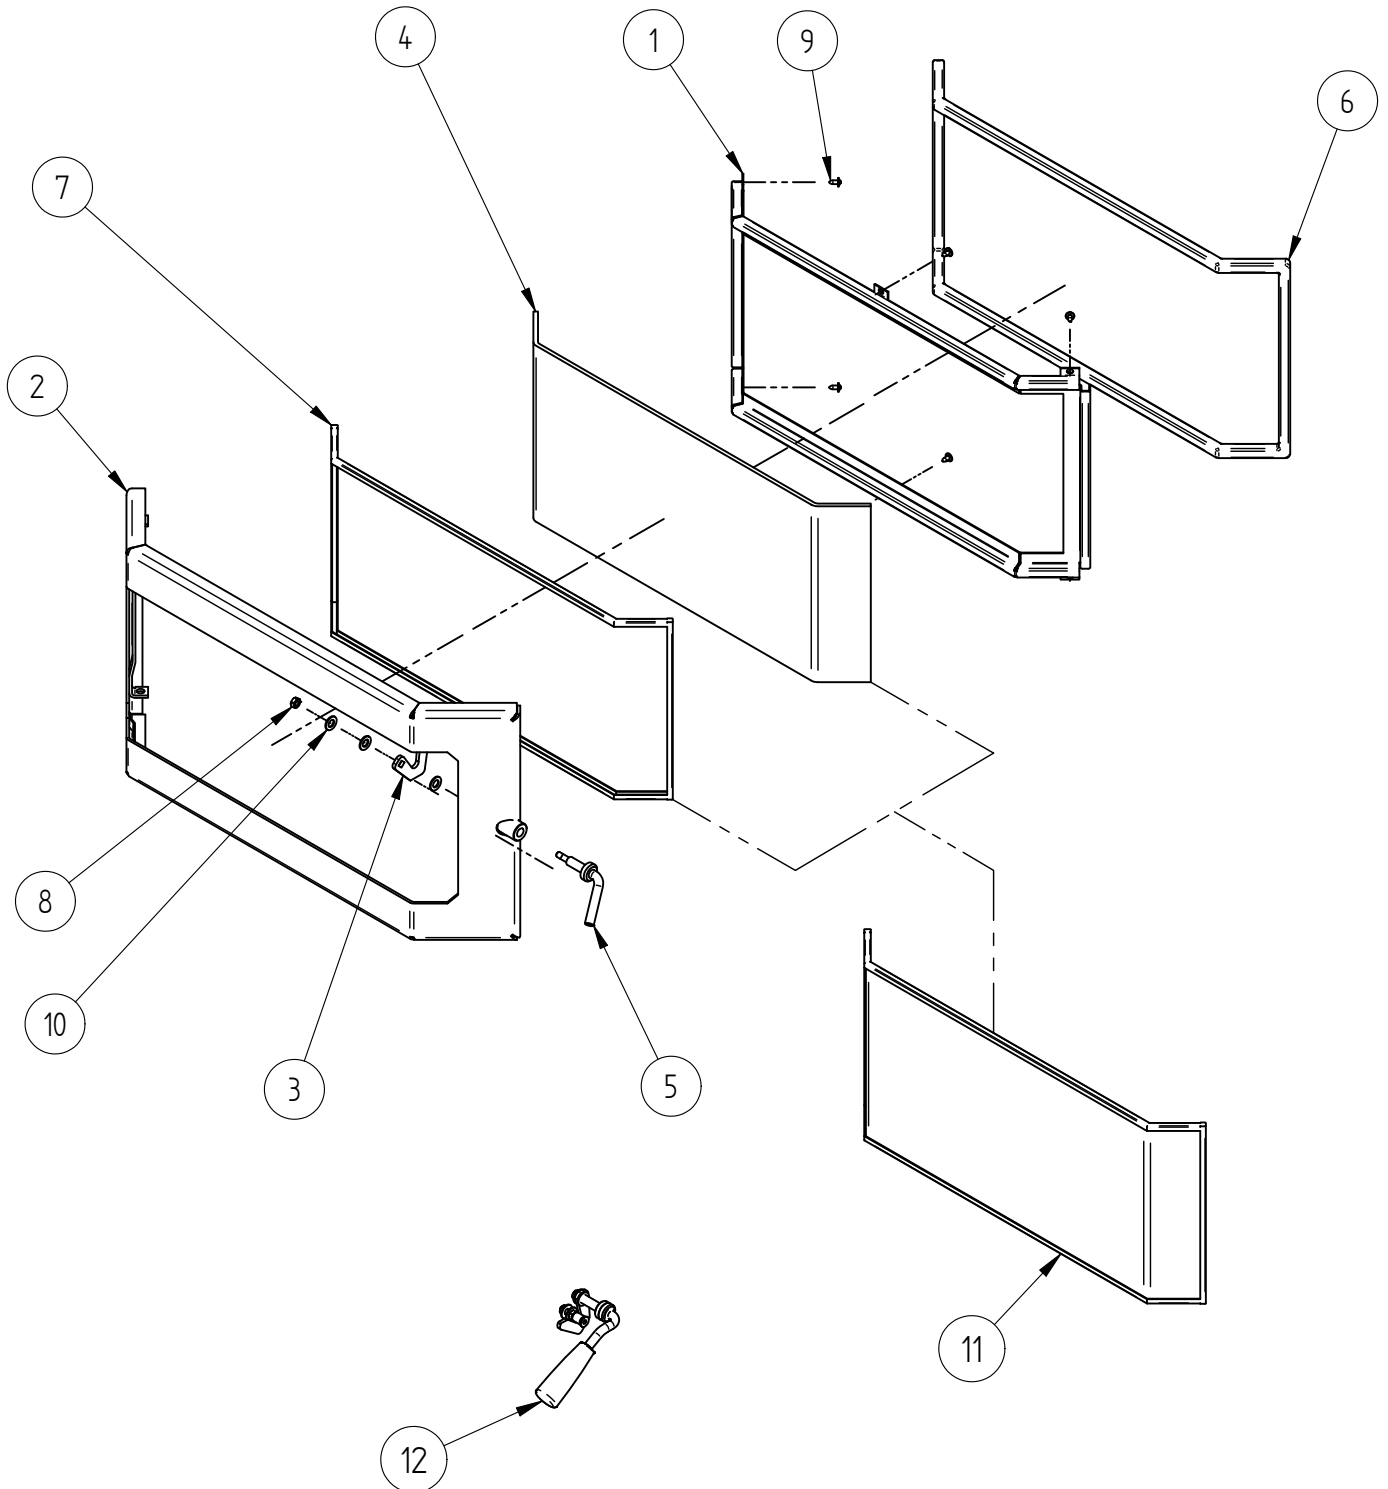

DOOR ASSEMBLY

When ordering PLEASE QUOTE PART ID, MODEL Number & DESCRIPTIONS, NOT ITEM Number
determining left hand side from viewing position

DOOR ASSEMBLY				
Item	Part ID	Models	Descriptions	Qty
		ATNBK / 992913		
1	ATN00034	-	ATN GLASS RETAINER	1
2	HBAAC030	E01	HBA DOOR FRAME COMPLETE	1
3	ATN00133	-	ATN DOOR LATCH PLATE	1
4	ATN00204	-	ATN GLASS	1
5	MIC00373	-	DOOR SPINDLE	1
6	C16MMDR	-	DOOR ROPE 16MM X 50m ROLL (MTR)	1
7	C25MMLT	-	LADDER TAPE 25x3x50m ROLL (MTR)	1
8	522117	-	NUT; HEX STD M6 ZP	1
9	521627	-	SCREW; S/T 8GX3/8" MUSH FLANGE POZI BLK	6
10	523018	-	WASHER; FLAT 5/16"X5/8" BLK	4
11*	ATN99204	-	ATN 1999 GLASS/TAPE	1
12*	ATNACDH	-	ATN DOOR HANDLE ASSEMBLY KIT	1

*Optional Sale Kit

When ordering PLEASE QUOTE PART ID, MODEL Number & DESCRIPTIONS, NOT ITEM Number
determining left hand side from viewing position